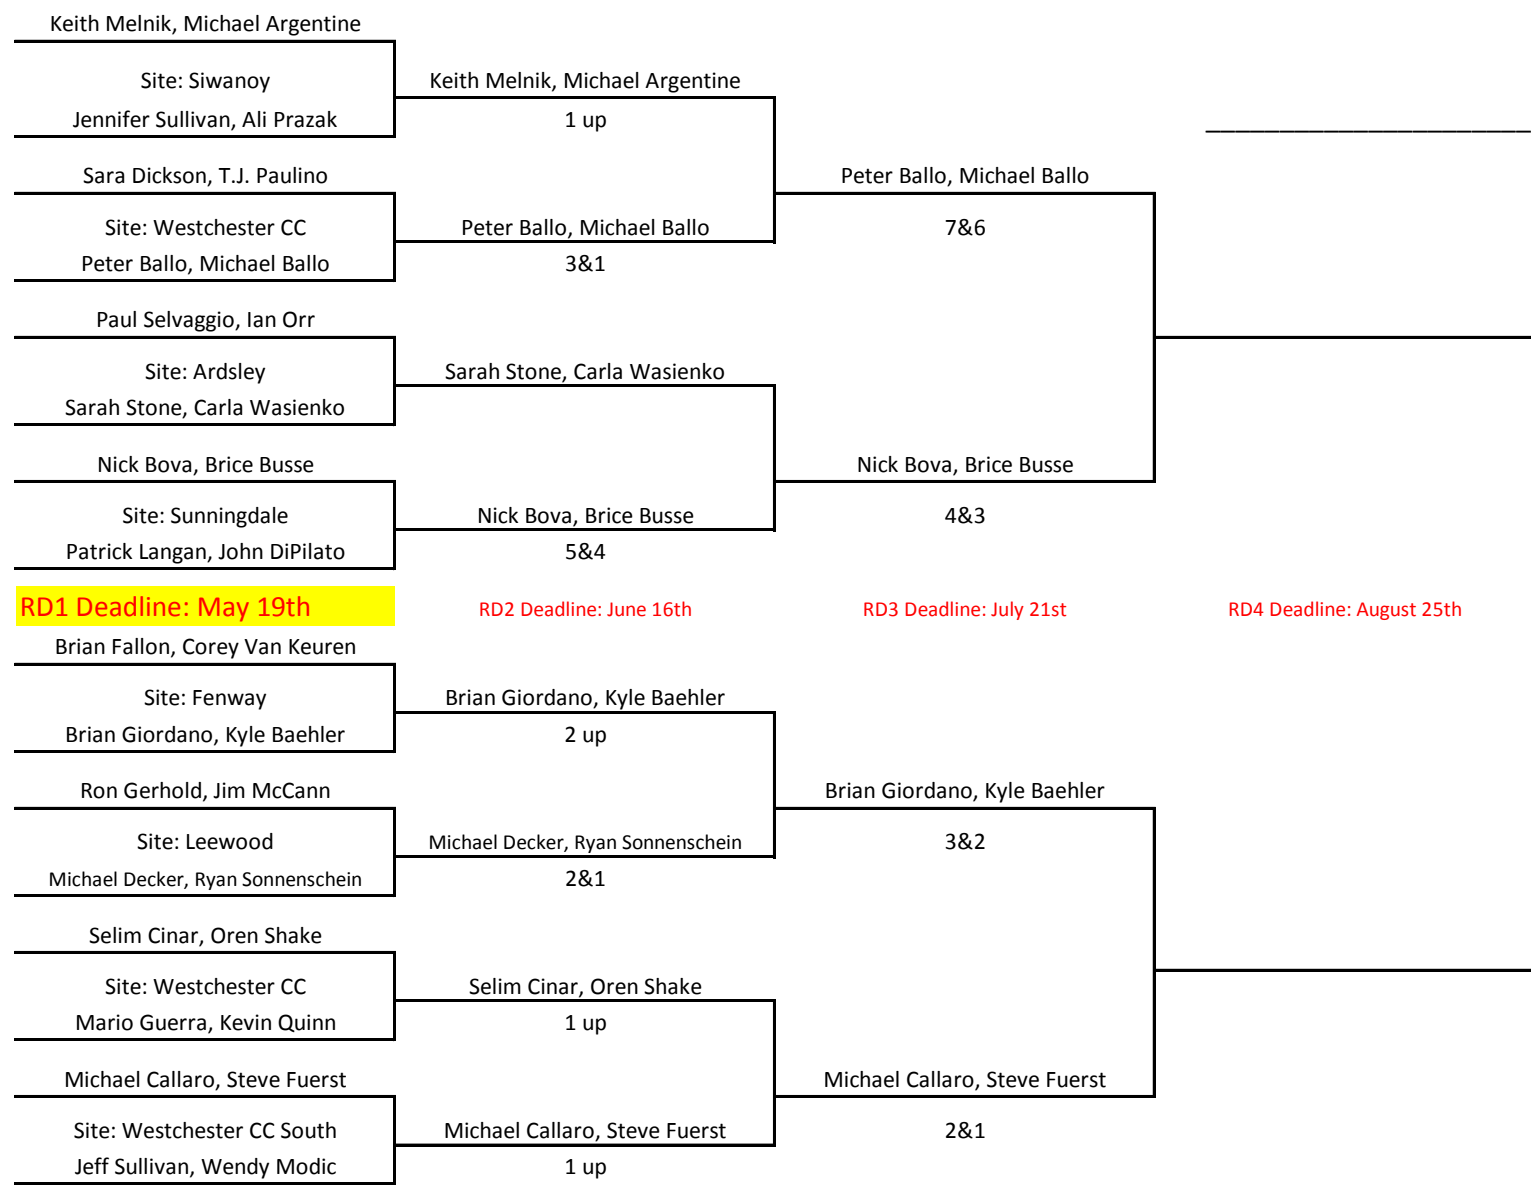

Location: Long Island

Location: Long Island/Westchester

Location: Westchester

Shinnecock Hills Golf Club

Location: CT./Westchester