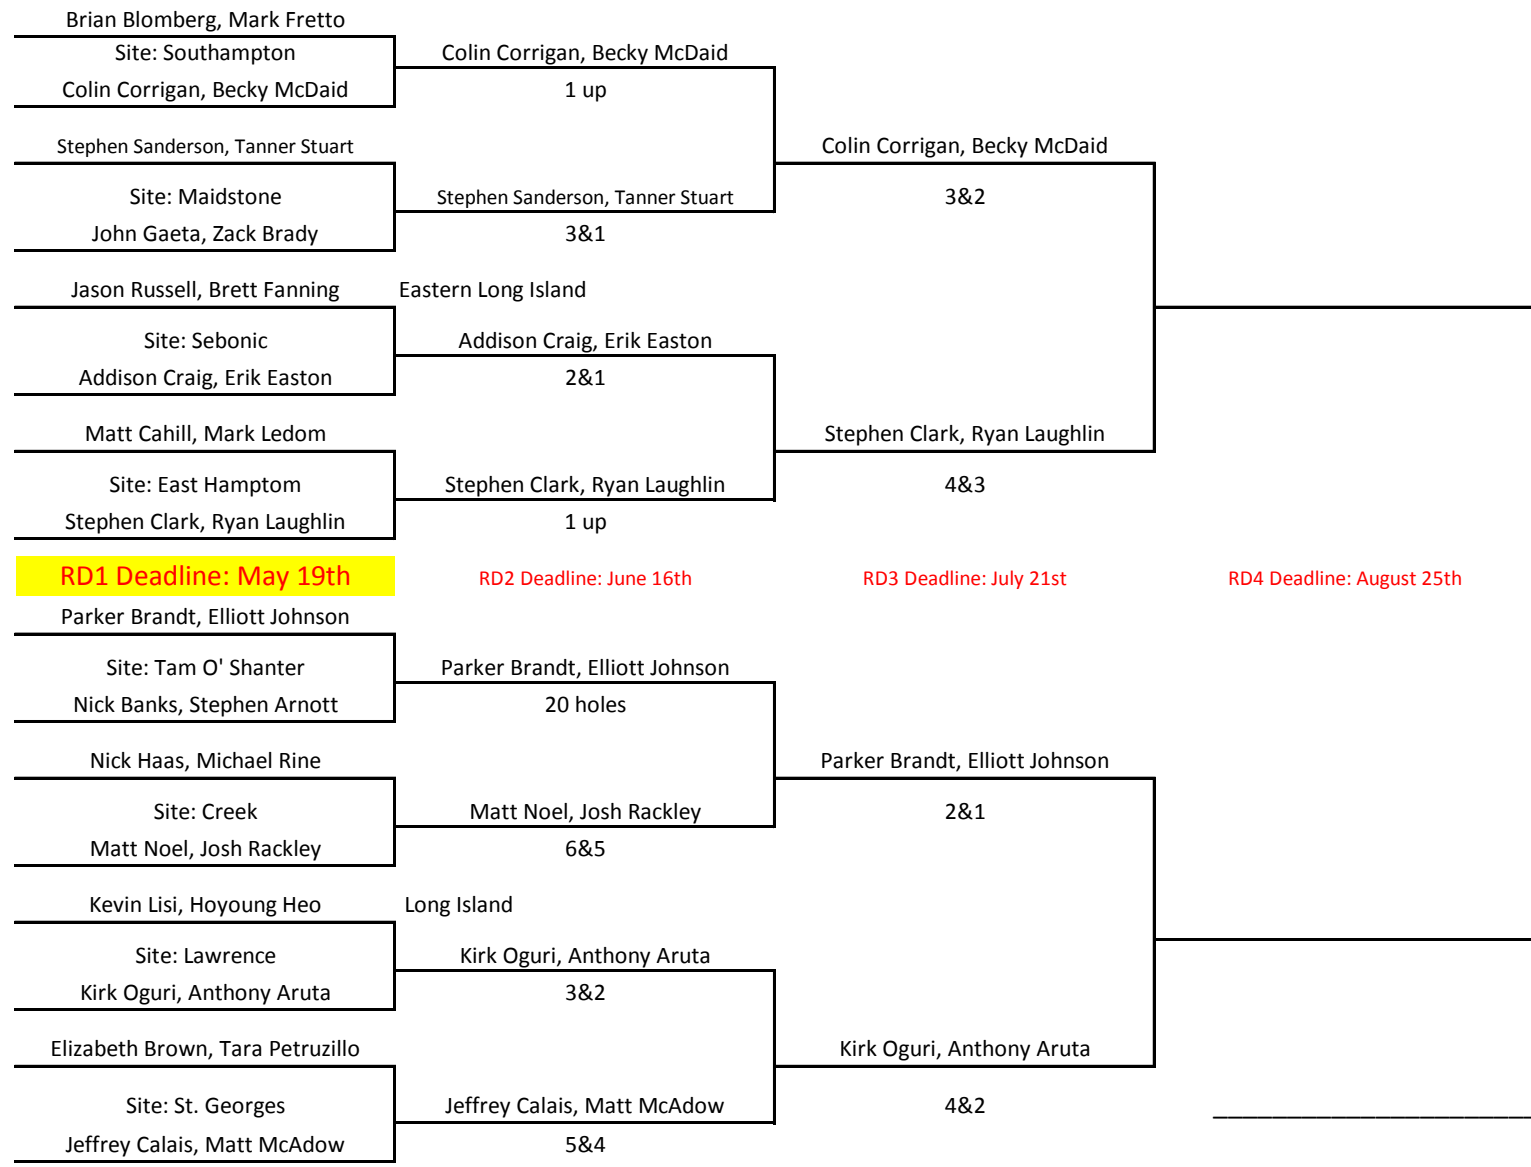

Location: Long Island

Location: Long Island/Westchester

Location: Westchester

Shinnecock Hills Golf Club

Location: CT./Westchester