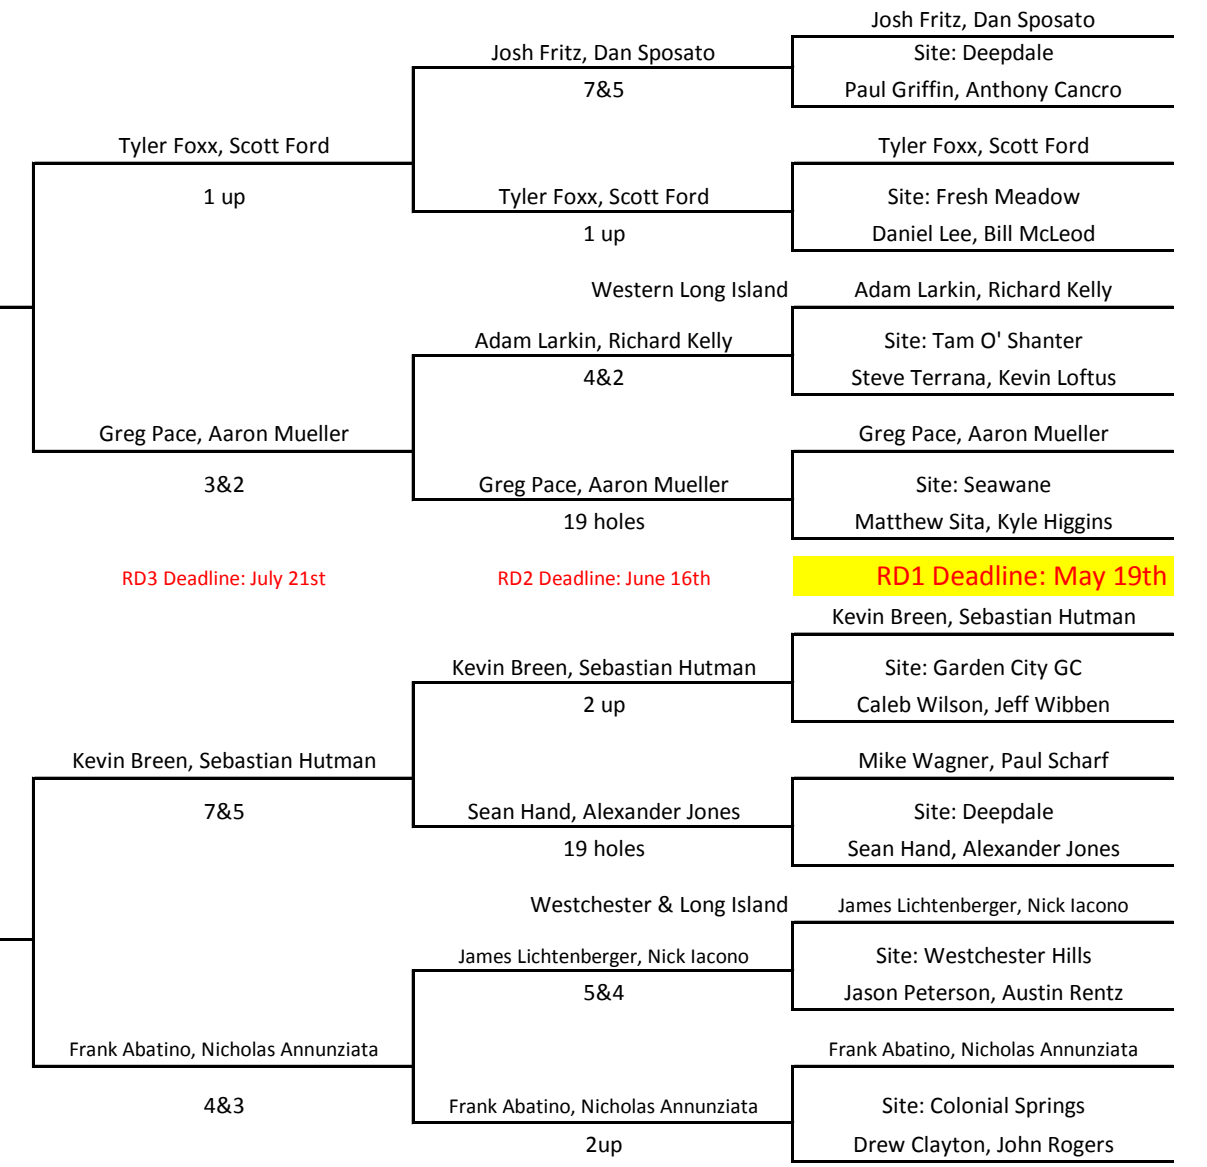

Location: Long Island

Location: Long Island/Westchester

Location: Westchester

Shinnecock Hills Golf Club

Location: CT./Westchester